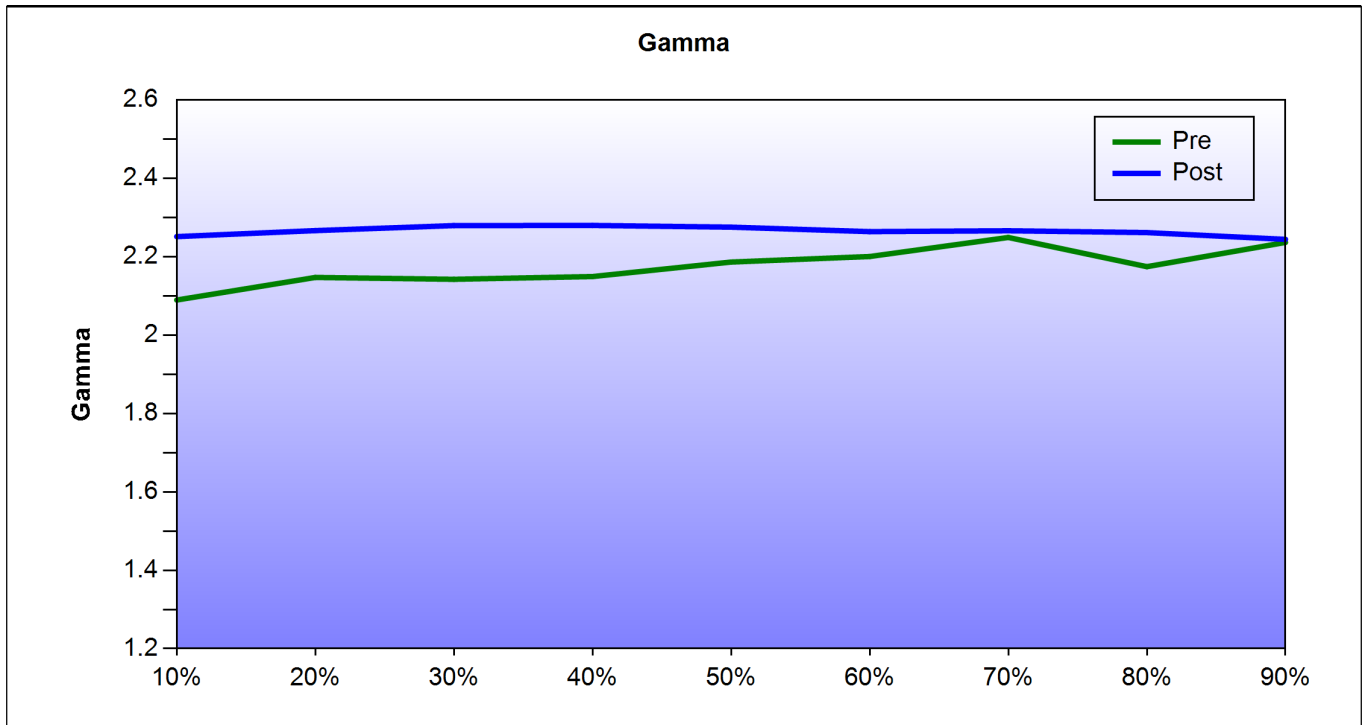

ChromaPure Detailed Calibration Report

Technician: ChromaPure User

Company: ChromaPure Video Calibration Software

Gamma

Y

Input	Pre	Post
0%	0.03	0.02
10%	1.02	0.68
20%	3.94	3.15
30%	9.46	7.77
40%	17.41	14.97
50%	27.42	24.97
60%	40.55	38.02
70%	55.95	53.86
80%	76.81	72.98
90%	98.59	95.42
100%	124.79	120.88

Gamma

Input	Pre	Post
0%	0.00	0.00
10%	2.09	2.25
20%	2.15	2.27
30%	2.14	2.28
40%	2.15	2.28
50%	2.19	2.28
60%	2.20	2.26
70%	2.25	2.27
80%	2.17	2.26
90%	2.24	2.24
100%	0.00	0.00

Original Contrast: 4017 New Contrast: 7966