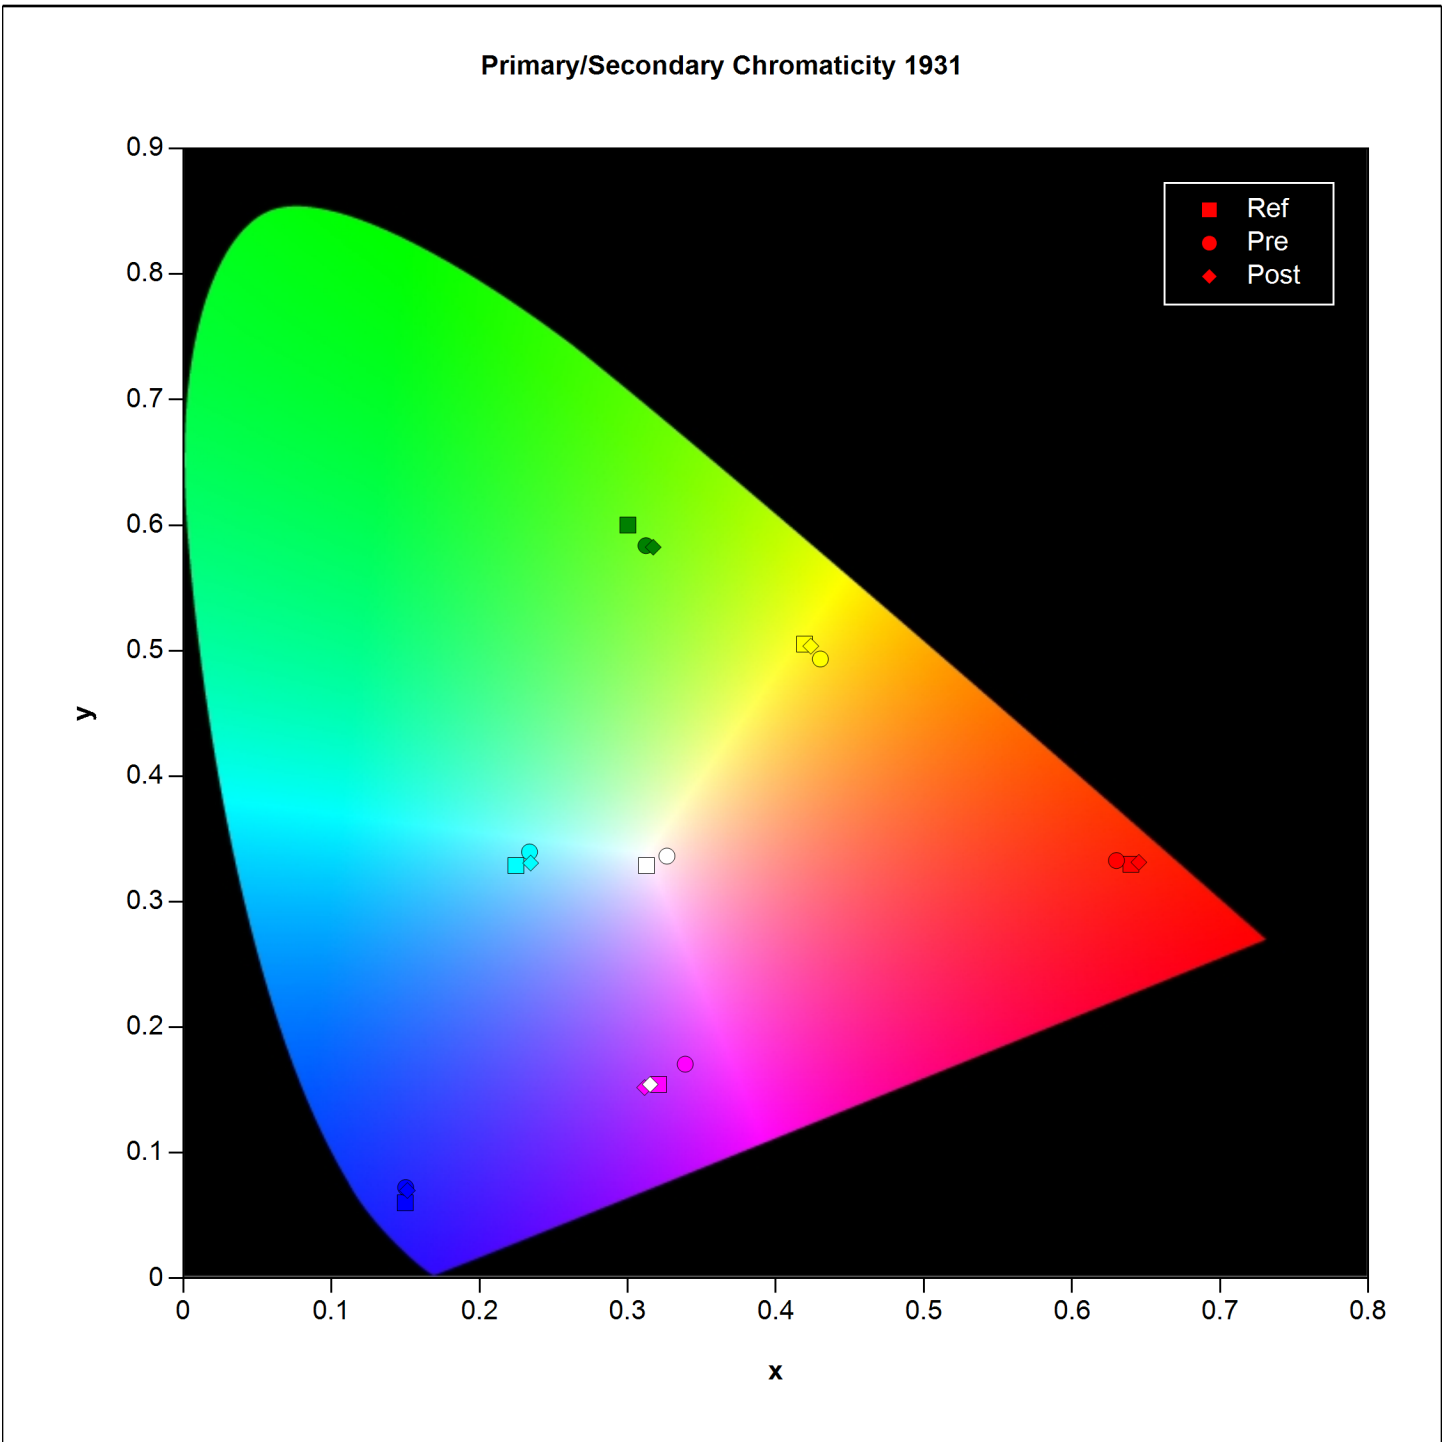

ChromaPure Detailed Calibration Report

Technician: ChromaPure User

Company: ChromaPure Video Calibration Software

CIE Chart