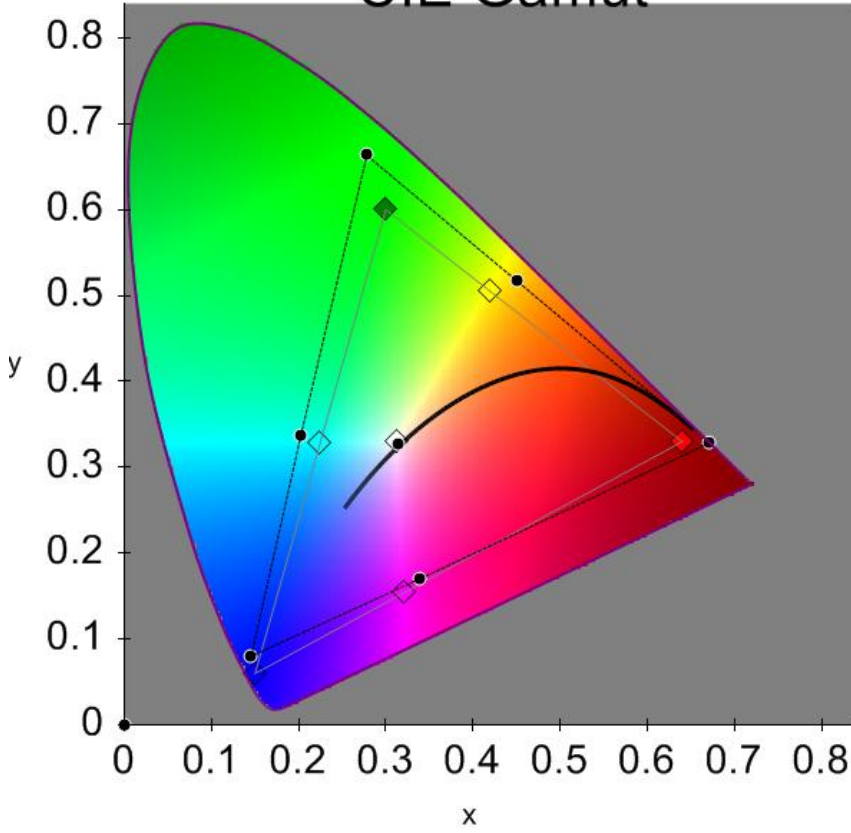

CIE Gamut

Current Reading
xyY 0.3140, 0.3287, 1.9391