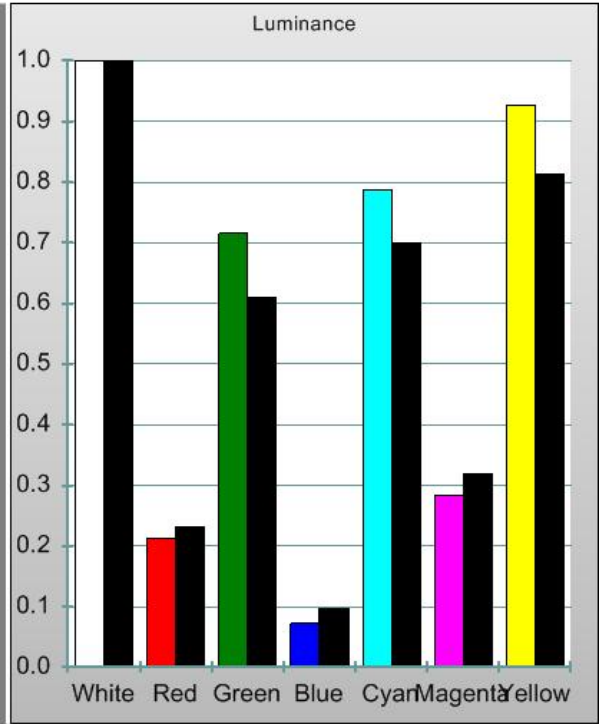

CIE Gamut

Current Reading
xyY 0.3140, 0.3287, 1.9391